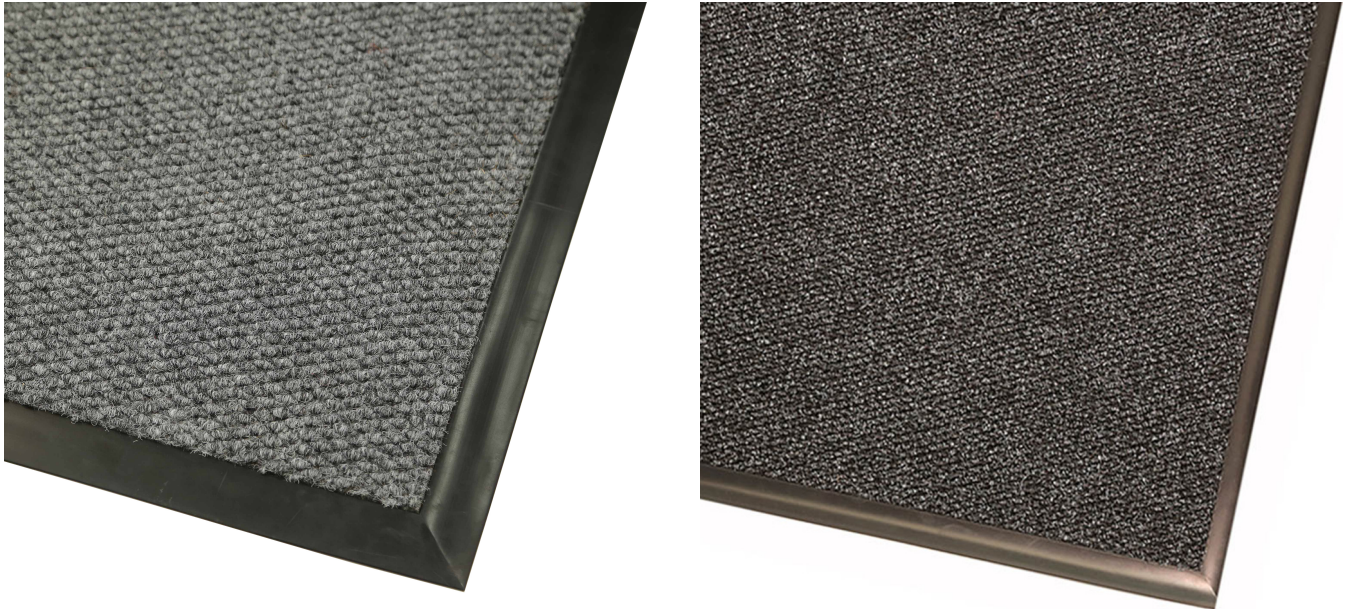

Superguard Entrance Mat

One of our most popular Entrance Mats, for good reason.

Description

One of our most popular Entrance Mats, for good reason. Well suited to indoor and outdoor areas. Made to last with a heavy-duty stain resistant carpet, Superguard Entrance Mats combine stability and functionality, with impeccable presentation. The ideal choice for medium to high foot traffic entrance areas.

KEY FEATURES

- Heavy-duty, stain resistant, colourfast carpet
- Textured pattern helps to remove dirt and moisture from footwear
- Custom branding options available
- Superior performance in high foot traffic areas

Benefits

Slip Resistance, Entrance, Suitable for wet areas, Custom, Hi Traffic, Outdoor Suitable, Suitable for Dry Areas

Standard Mat Sizes

600 x 900mm 850 x 1200mm 850 x 1500mm 850 x 3000mm 1150 x 1800mm 1150 x 2400mm

Full Rolls Sizes

2m x 25m

**Cut To Length**

Any length any size

Customisation Level

Fully Custom

Colours Available

Charcoal, Black