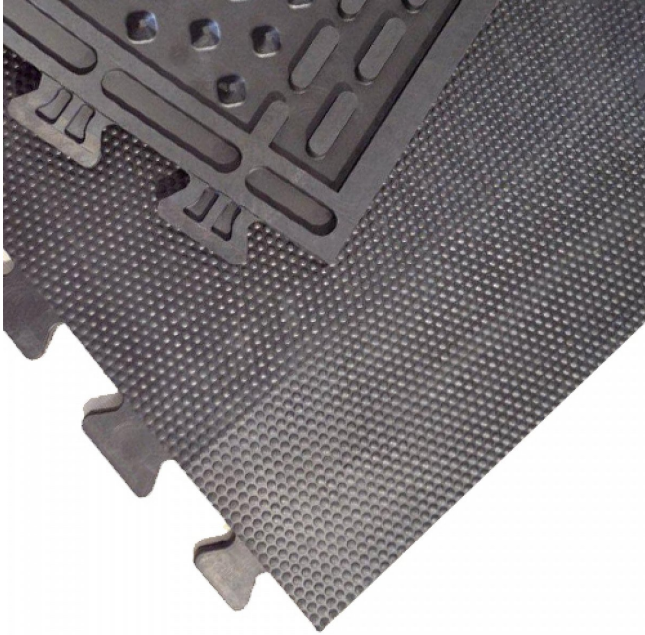

## Livestock Mats

### Description

Designed to reduce stress and keep cows in comfort, when rising or lying down  
Produced from virgin natural rubber compound which is environmentally friendly and easy to clean

- Designed to reduce stress and keep cows in comfort, when rising or lying down
- Produced from virgin natural rubber compound which is environmentally friendly and easy to clean
- High density natural rubber does not absorb or retain moisture and will not encourage bacterial or fungal growth
- The solid edge of the mat prevents the dirt seeping from outside and accumulating under the mat to maintain cleanliness
- Enhanced comfort due to the soft texture leads to higher milk production due to relaxation enjoyed by the cows
- Reduced veterinary costs due to reduction of stress and additional comfort
- Slope at the back end facilitates the easy draining of urine
- Underside with the sturdy studs provides spongy effect which reduces stress while standing
- Excellent anti-slip surface can be loose laid wall to wall or glued on

### Benefits

Slip Resistance, Suitable for wet areas, Hi Traffic, Outdoor Suitable

### Standard Mat Sizes

<p>1100 x 1850mm, Thickness: 30 mm, (Straight Edging) End Mats Stocked</p>