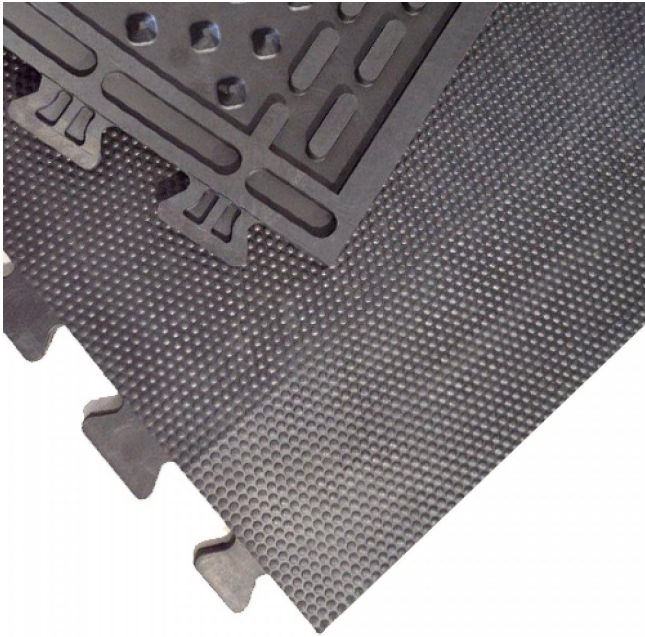

Livestock Mats

Description

Designed to reduce stress and keep cows in comfort, when rising or lying down
Produced from virgin natural rubber compound which is environmentally friendly and easy to clean

- Designed to reduce stress and keep cows in comfort, when rising or lying down
- Produced from virgin natural rubber compound which is environmentally friendly and easy to clean
- High density natural rubber does not absorb or retain moisture and will not encourage bacterial or fungal growth
- The solid edge of the mat prevents the dirt seeping from outside and accumulating under the mat to maintain cleanliness
- Enhanced comfort due to the soft texture leads to higher milk production due to relaxation enjoyed by the cows
- Reduced veterinary costs due to reduction of stress and additional comfort
- Slope at the back end facilitates the easy draining of urine
- Underside with the sturdy studs provides spongy effect which reduces stress while standing
- Excellent anti-slip surface can be loose laid wall to wall or glued on

Benefits

Slip Resistance, Suitable for wet areas, Hi Traffic, Outdoor Suitable

Standard Mat Sizes

<p>1100 x 1850mm, Thickness: 30 mm, (Straight Edging) End Mats Stocked</p>