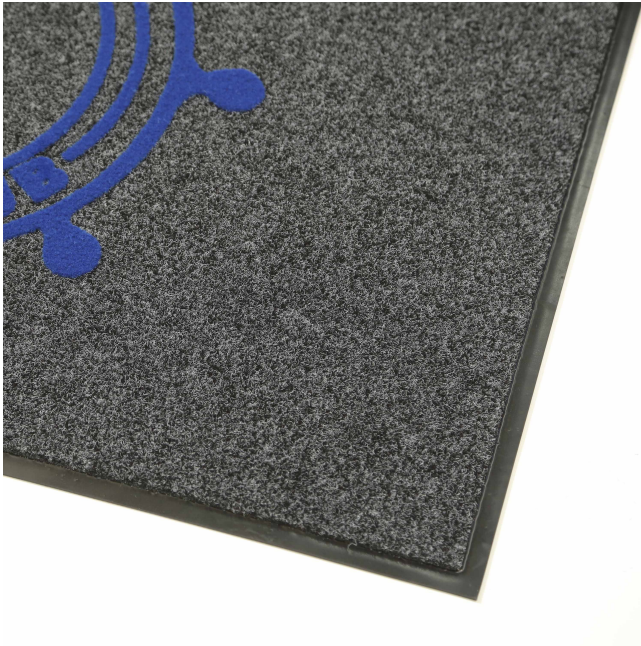

DirtStopper Logo Mat

Description

Favoured for commercial flooring the DirtStopper Logo Mat is a long lasting, medium to high foot traffic mat with a sharp logo or design. The top surface has a flecked colouring, perfect for hiding dirt and debris.

KEY FEATURES

- Logo Colours: 2 colour print maximum with close colour matching
- Sharp and vibrant logo definition
- PET carpet with Vinyl backing
- Unique in-house printing method produces raised lettering effect
- Flecked base welcome mat colouring hides dirt and debris
- Removes dirt and moisture from shoes
- Low profile edging keeps mat flat and in position
- Chemical resistant vinyl backing and edging
- Easy to clean, simply vacuum or sweep
- High foot traffic logo mat

Benefits

Slip Resistance, Hi Traffic, Eyecatching, Suitable for Dry Areas

**Uses**

Medium - High Foot Traffic areas. Indoor/Outdoor Undercover

Standard Mat Sizes

600 x 900mm 900 x 1200mm 900 x 1500mm

Colours Available

Base Colours: Black or Charcoal Logo Colours: 2 colour print maximum with close colour matching

Thickness

8mm