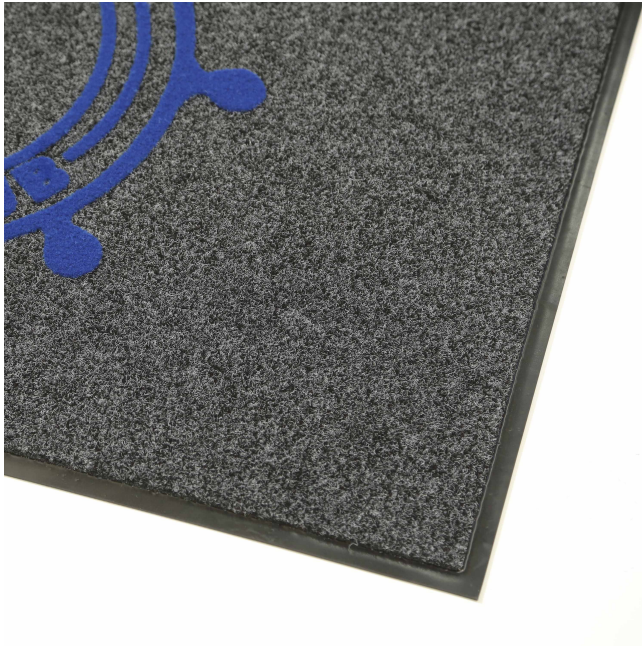

DirtStopper Logo Mat

Description

Favoured for commercial flooring the DirtStopper Logo Mat is a long lasting, medium to high foot traffic mat with a sharp logo or design. The top surface has a flecked colouring, perfect for hiding dirt and debris.

KEY FEATURES

- Logo Colours: 2 colour print maximum with close colour matching
- Sharp and vibrant logo definition
- PET carpet with Vinyl backing
- Unique in-house printing method produces raised lettering effect
- Flecked base welcome mat colouring hides dirt and debris
- Removes dirt and moisture from shoes
- Low profile edging keeps mat flat and in position
- Chemical resistant vinyl backing and edging
- Easy to clean, simply vacuum or sweep
- High foot traffic logo mat

Benefits

Slip Resistance, Hi Traffic, Eyecatching, Suitable for Dry Areas

**Uses**

Medium - High Foot Traffic areas. Indoor/Outdoor Undercover

Standard Mat Sizes

600 x 900mm 900 x 1200mm 900 x 1500mm

Colours Available

Base Colours: Black or Charcoal Logo Colours: 2 colour print maximum with close colour matching

Thickness

8mm