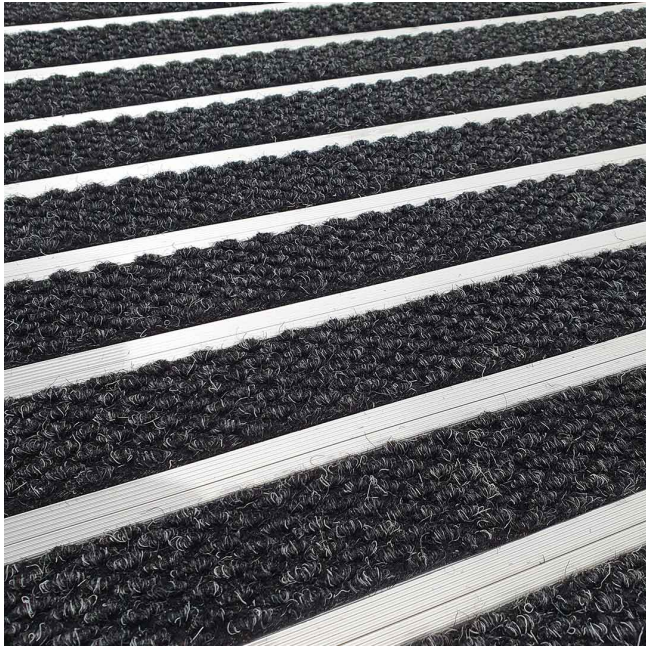

## Aluminium Architectural Mats

High class entrance mats that are built to last.

### Description

Preferred by architects and designers throughout Australia, Mat World's Aluminium Architectural Mats are an appealing addition to commercial and higher end residential buildings. Available in a traditional silver finish, with the ability to customise the carpet insert to suit the style and colour of your space.

### KEY FEATURES

- Aluminium treads with 50mm mat inserts
- Suitable for wet and dry areas
- Ideal for high foot traffic
- Inserts can be carpet-faced or coir
- Can be used indoors & outdoors
- Made to fit mat recesses - any shape or size
- Sound absorbing vinyl cushions underneath prevents noisy clatter
- Australian made from local and imported components for faster turnaround

### **Colours Available**

FRAME: Silver INSERTS: Superguard - 20 Colours Coir - Natural