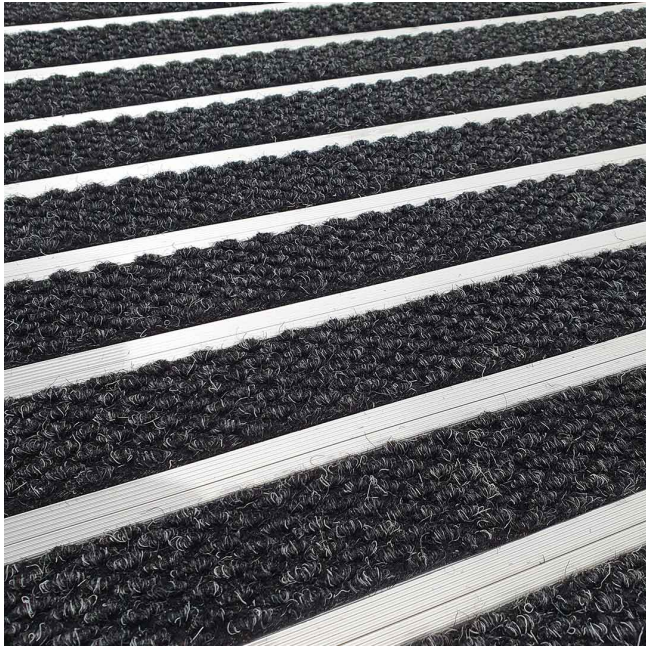

Aluminium Architectural Mats

High class entrance mats that are built to last.

Description

Preferred by architects and designers throughout Australia, Mat World's Aluminium Architectural Mats are an appealing addition to commercial and higher end residential buildings. Available in a traditional silver finish, with the ability to customise the carpet insert to suit the style and colour of your space.

Built to your required size and specifications, Mat World's Architectural Mats feature aluminium scraper treads designed to remove large particles from shoes, while the inserts remove fine particles and can absorb moisture.

KEY FEATURES

- Aluminium treads with 50mm mat inserts
- Suitable for wet and dry areas
- Ideal for high foot traffic
- Inserts can be carpet-faced or coir
- Can be used indoors & outdoors
- Made to fit mat recesses - any shape or size
- Sound absorbing vinyl cushions underneath prevents noisy clatter
- Australian made from local and imported components for faster turnaround

Fully Custom

Colours Available

FRAME: Silver INSERTS: Superguard - 20 Colours Coir - Natural

Compound

Heavy gauge aluminium hinged strips/tread rails, perforated, . Alloy 6063-T6- anodised

Thickness

12mm