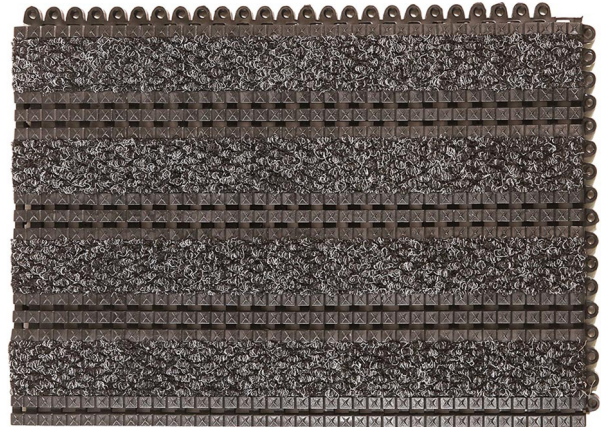

## Designa Vinyl Architectural Mat Tiles

A premium flooring solution without the premium price tag.

### Description

Elegant and modern, Mat World's Designa Vinyl Architectural Mats are the perfect flooring solution for architectural specification. Based on black vinyl treads, our premium Designa Vinyl Architectural Mats are much lighter and more versatile than aluminium frames. While flexible, they will not buckle or bend through heavy use, are quick and easy to assemble, and are a premium flooring solution at an economical price point.

#### KEY FEATURES

- Composed of heavy duty polypropylene to manage high traffic
- Can be easily cut to fit any desired size - a perfect option for existing mat recesses
- Can be custom made to any size or shape
- Modular interconnecting sections for ease of installation

#### Colours Available

Charcoal

**Thickness**  
15mm