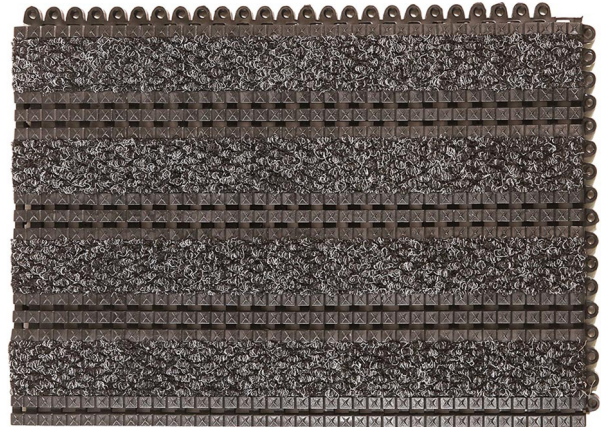

Designa Vinyl Architectural Mat Tiles

A premium flooring solution without the premium price tag.

Description

Elegant and modern, Mat World's Designa Vinyl Architectural Mats are the perfect flooring solution for architectural specification. Based on black vinyl treads, our premium Designa Vinyl Architectural Mats are much lighter and more versatile than aluminium frames. While flexible, they will not buckle or bend through heavy use, are quick and easy to assemble, and are a premium flooring solution at an economical price point.

KEY FEATURES

- Composed of heavy duty polypropylene to manage high traffic
- Can be easily cut to fit any desired size - a perfect option for existing mat recesses
- Can be custom made to any size or shape
- Modular interconnecting sections for ease of installation

Perfect for:

Prestige building entrances and lobbies, banks, office blocks

Benefits

Slip Resistance, Entrance, Suitable for wet areas, Custom

Customisation Level

Fully Custom

Colours Available

Charcoal

Thickness
15mm