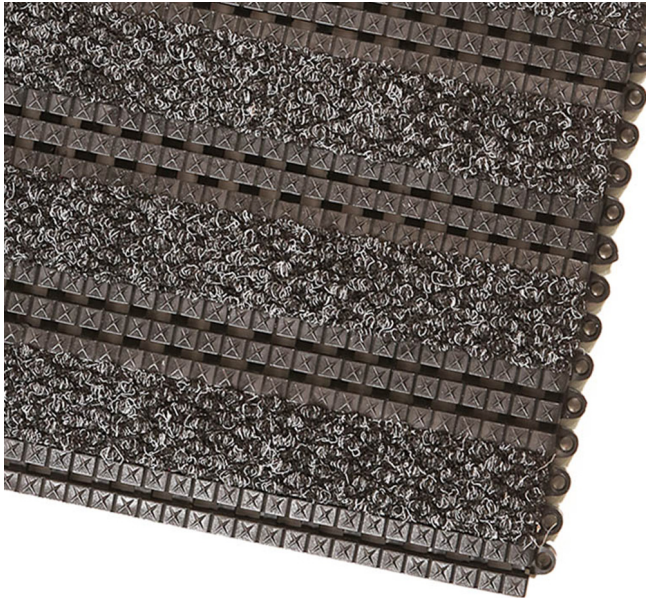

Designa Vinyl Architectural Mat Tiles

A premium flooring solution without the premium price tag.

Description

Elegant and modern, Mat World's Designa Vinyl Architectural Mats are the perfect flooring solution for architectural specification. Based on black vinyl treads, our premium Designa Vinyl Architectural Mats are much lighter and more versatile than aluminium frames. While flexible, they will not buckle or bend through heavy use, are quick and easy to assemble, and are a premium flooring solution at an economical price point.

KEY FEATURES

- Composed of heavy duty polypropylene to manage high traffic
- Can be easily cut to fit any desired size - a perfect option for existing mat recesses
- Can be custom made to any size or shape
- Modular interconnecting sections for ease of installation

Perfect for:

Prestige building entrances and lobbies, banks, office blocks

Benefits

Slip Resistance, Entrance, Suitable for wet areas, Custom

Customisation Level

Fully Custom

Colours Available

Charcoal