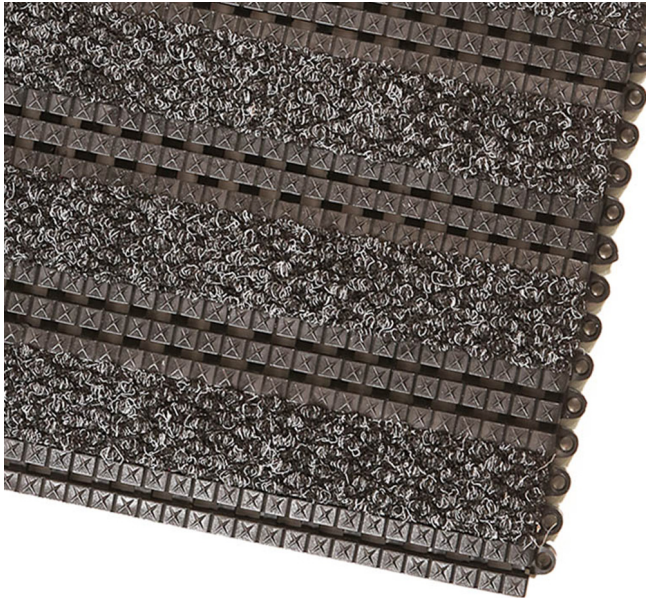

Designa Vinyl Architectural Mat Tiles

A premium flooring solution without the premium price tag.

Description

Elegant and modern, Mat World's Designa Vinyl Architectural Mats are the perfect flooring solution for architectural specification. Based on black vinyl treads, our premium Designa Vinyl Architectural Mats are much lighter and more versatile than aluminium frames. While flexible, they will not buckle or bend through heavy use, are quick and easy to assemble, and are a premium flooring solution at an economical price point.

KEY FEATURES

- Composed of heavy duty polypropylene to manage high traffic
- Can be easily cut to fit any desired size - a perfect option for existing mat recesses
- Can be custom made to any size or shape
- Modular interconnecting sections for ease of installation

Perfect for:

Prestige building entrances and lobbies, banks, office blocks

Benefits

Slip Resistance, Entrance, Suitable for wet areas, Custom

Customisation Level

Fully Custom

Colours Available

Charcoal

Thickness
15mm