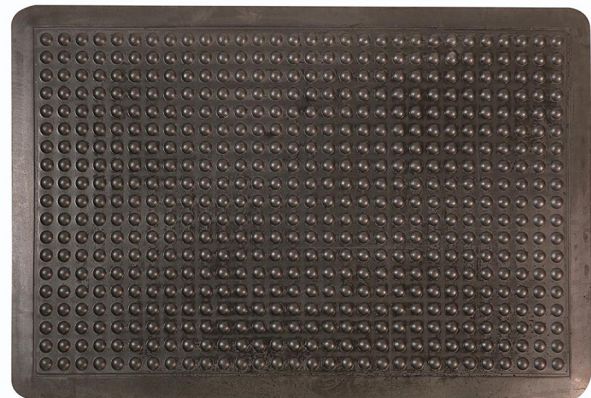

Bubble Mat - Solid

More than a mat - this is a fatigue management solution for your workers.

Description

The Bubble Mat Anti-Fatigue Matting from Mat World aids workers who have to stand for extended periods of time, by addressing foot, leg and back fatigue. The gently bubbled surface of this mat is comprised of miniature, ball-like moulded rubber cups that respond to even the most minute body movement and pressure. In doing so, it promotes subtle foot and lower leg movements to counterbalance these body movements. This subtle yet critical action helps circulate blood from the feet back towards the heart, thereby preventing instances of severe fatigue.

KEY FEATURES:

- Great for any wet or dry workplace where workers are constantly stationary and on their feet.

For easy online ordering and fast delivery Australia wide. Click below to order through our online store now.

Perfect for:

Wet or dry areas, warehouse picking areas, checkouts, production and assembly lines and workstations

Benefits

Slip Resistance, Anti Fatigue, Suitable for wet areas, Custom

Standard Mat Sizes

0.9m x 0.6m, 1.2m x 0.9m

Colours Available

Black with bevelled black or yellow edges

Compound

Rubber

Thickness

14mm