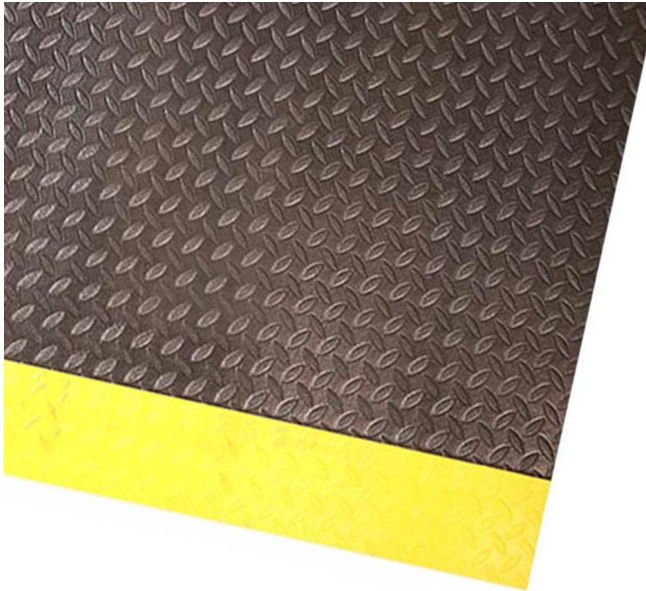

Diamond Foam

An economical anti-fatigue flooring solution

Description

The Mat World Diamond Foam Anti-Fatigue Mat is an economical safety flooring solution in black with yellow edging. Comprised of a resilient closed-cell EVA foam, the diamond plate-style top surface of our Diamond Foam mat ensures a particularly good gripping surface underfoot that helps reduce the risk of slips.

KEY FEATURES

- Moulded-in yellow borders feature bevelled edges that add an additional safety layer
- Available in 18.3m rolls or cut to any required length
- The cut ends can also be supplied bevelled to reduce the risk of trips and stumbles

18.3m x 0.9m

Cut To Length

Any length x 0.9m width

Customisation Level

Fully Custom

Colours Available

Black with yellow edges

Compound