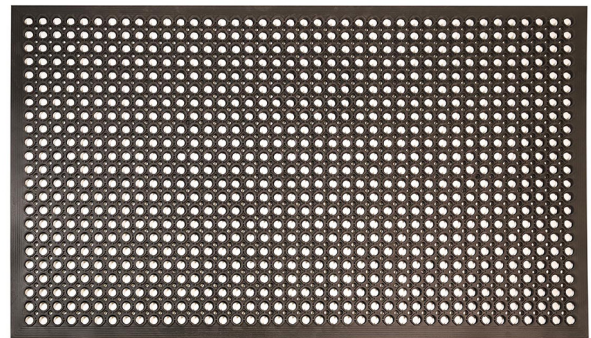

## Description

The multipurpose, anti-fatigue Safewalk Premium Mat allows for superior drainage, making it a popular choice for wet areas. This mat is ideal for kitchens, restaurants, bars, food service areas and can also be used for industrial workstations.

Key Features and Benefits:

- Multi-purpose anti-fatigue mat
- Superior Drainage
- Grease resistant natural rubber (Black)
- Grease and oil proof nitrile rubber (Terracotta)
- Moulded bevelled edges on all sides
- Premium choice for comfort and safety

### Perfect for:

Pubs, clubs, bars, kitchens, workstations, industrial machine shops

**Benefits**

Slip Resistance, Anti Fatigue, Suitable for wet areas

**Standard Mat Sizes**

600 x 900mm (Black) 900 x 1500mm (Black or Terracotta) 900 x 3000mm (Black)

**Colours Available**

Black or Terracotta

**Compound**

Natural or Nitrile Rubber

**Thickness**

12mm

**Edges**

Fully moulded edges