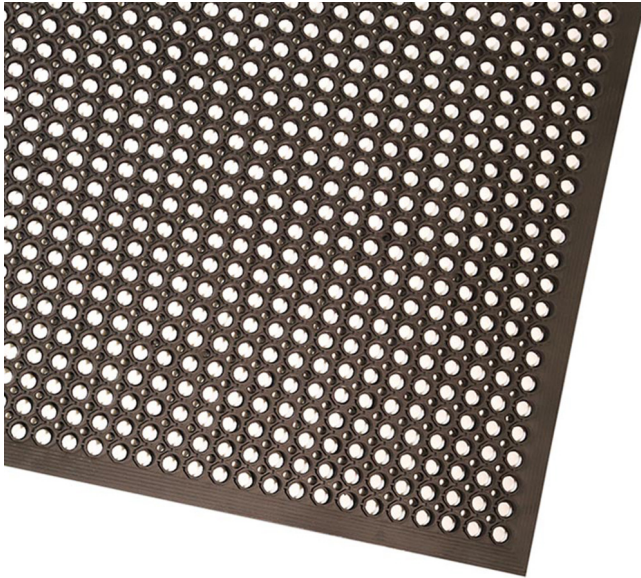

## Description

The multipurpose, anti-fatigue Safewalk Premium Mat allows for superior drainage, making it a popular choice for wet areas. This mat is ideal for kitchens, restaurants, bars, food service areas and can also be used for industrial workstations.

Key Features and Benefits:

- Multi-purpose anti-fatigue mat
- Superior Drainage
- Grease resistant natural rubber (Black)
- Grease and oil proof nitrile rubber (Terracotta)
- Moulded bevelled edges on all sides
- Premium choice for comfort and safety

### Perfect for:

Pubs, clubs, bars, kitchens, workstations, industrial machine shops

**Benefits**

Slip Resistance, Anti Fatigue, Suitable for wet areas

**Standard Mat Sizes**

600 x 900mm (Black) 900 x 1500mm (Black or Terracotta) 900 x 3000mm (Black)

**Colours Available**

Black or Terracotta

**Compound**

Natural or Nitrile Rubber

**Thickness**

12mm

**Edges**

Fully moulded edges