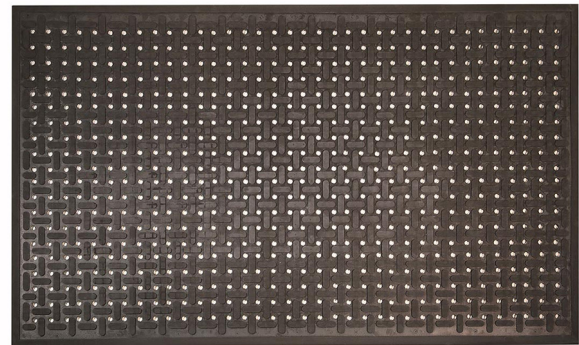

Soft n Safe Mat - Holes

The premium safety flooring and draining solution for busy commercial areas.

Description

Mat World's Soft n Safe mat features a soft, sponge rubber compound that ensures comfortable standing for users over long periods. This durable mat features drainage holes that enable liquid spills to easily pass through and a wide, ribbed ramp to help prevent slips and trips. It also sits flat on nibs to control mat movement and promote greater stability.

KEY FEATURES

- 100% nitrile rubber
- Laundrable
- Superior oil and fat resistance
- A comfortable and low profile mat
- Suitable for wet and dry areas

For easy online ordering and fast delivery Australia wide. Click below to order through our online store now.

Perfect for:

Oily areas, commercial kitchens, machine shops, all wet areas

Benefits

Slip Resistance, Anti Fatigue, Oil Resistant, Suitable for wet areas, Custom

Standard Mat Sizes

600 x 850mm. 850 x 1500mm. 850 x 3000mm. 1150 x 1800mm.

Colours Available

Black

Compound

Premium Nitrile Rubber

Thickness

10mm

Edges

Tapered edging