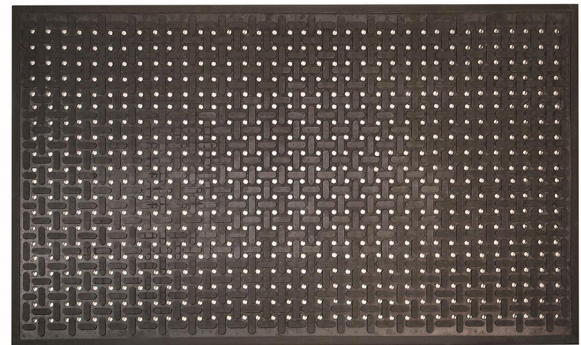

Soft n Safe Mat - Holes

The premium safety flooring and draining solution for busy commercial areas.

Description

Mat World's Soft n Safe mat features a soft, sponge rubber compound that ensures comfortable standing for users over long periods. This durable mat features drainage holes that enable liquid spills to easily pass through and a wide, ribbed ramp to help prevent slips and trips. It also sits flat on nibs to control mat movement and promote greater stability.

KEY FEATURES

- 100% nitrile rubber
- Laundrable
- Superior oil and fat resistance
- A comfortable and low profile mat
- Suitable for wet and dry areas

For easy online ordering and fast delivery Australia wide. Click below to order through our online store now.

Perfect for:

Oily areas, commercial kitchens, machine shops, all wet areas

Benefits

Slip Resistance, Anti Fatigue, Oil Resistant, Suitable for wet areas, Custom

Standard Mat Sizes

600 x 850mm. 850 x 1500mm. 850 x 3000mm. 1150 x 1800mm.

Colours Available

Black

Compound

Premium Nitrile Rubber

Thickness

10mm

Edges

Tapered edging