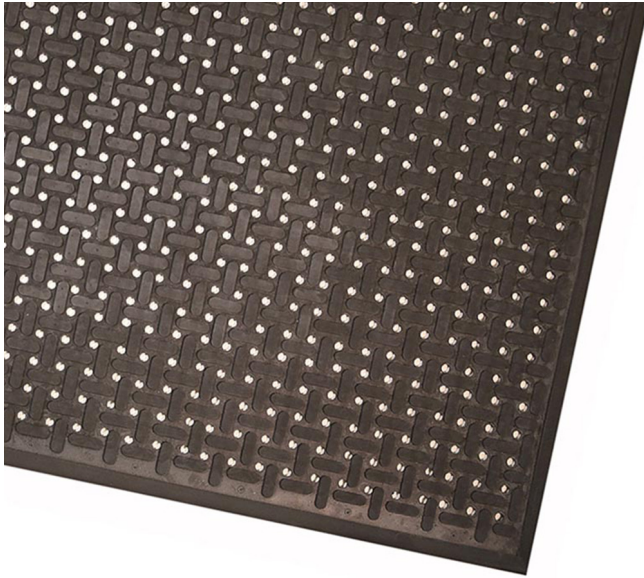

Soft n Safe Mat - Holes

The premium safety flooring and draining solution for busy commercial areas.

Description

Mat World's Soft n Safe mat features a soft, sponge rubber compound that ensures comfortable standing for users over long periods. This durable mat features drainage holes that enable liquid spills to easily pass through and a wide, ribbed ramp to help prevent slips and trips. It also sits flat on nibs to control mat movement and promote greater stability.

KEY FEATURES

- 100% nitrile rubber
- Laundrable
- Superior oil and fat resistance
- A comfortable and low profile mat
- Suitable for wet and dry areas

For easy online ordering and fast delivery Australia wide. Click below to order through our online store now.

Perfect for:

Oily areas, commercial kitchens, machine shops, all wet areas

Benefits

Slip Resistance, Anti Fatigue, Oil Resistant, Suitable for wet areas, Custom

Standard Mat Sizes

600 x 850mm. 850 x 1500mm. 850 x 3000mm. 1150 x 1800mm.

Colours Available

Black

Compound

Premium Nitrile Rubber

Thickness

10mm

Edges

Tapered edging