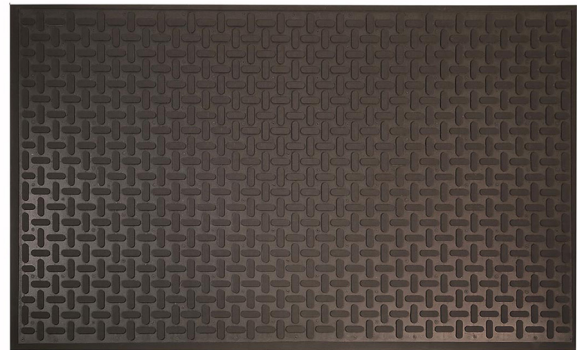

Soft n Safe Mat - Solid

The anti-fatigue safety flooring solution for busy commercial areas.

Description

Mat World's Soft n Safe mat features a soft, sponge rubber compound that ensures comfortable standing for users over long periods. This durable mat features a solid top for dry areas and a wide, ribbed ramp to help prevent slips and trips. It also sits flat on nibs to control mat movement and promote greater stability.

KEY FEATURES

- 100% nitrile rubber
- Launderable
- Superior oil and fat resistance
- A comfortable and low profile mat

For easy online ordering and fast delivery Australia wide. Click below to order through our online store now.

Benefits

Slip Resistance, Anti Fatigue, Oil Resistant, Custom, Suitable for Dry Areas

Standard Mat Sizes

600 x 850mm. 850 x 1500mm. 850 x 3000mm. 1150 x 1800mm.

Colours Available

Black

Compound

Premium Nitrile Rubber

Thickness

10mm

Edges

Tapered edging