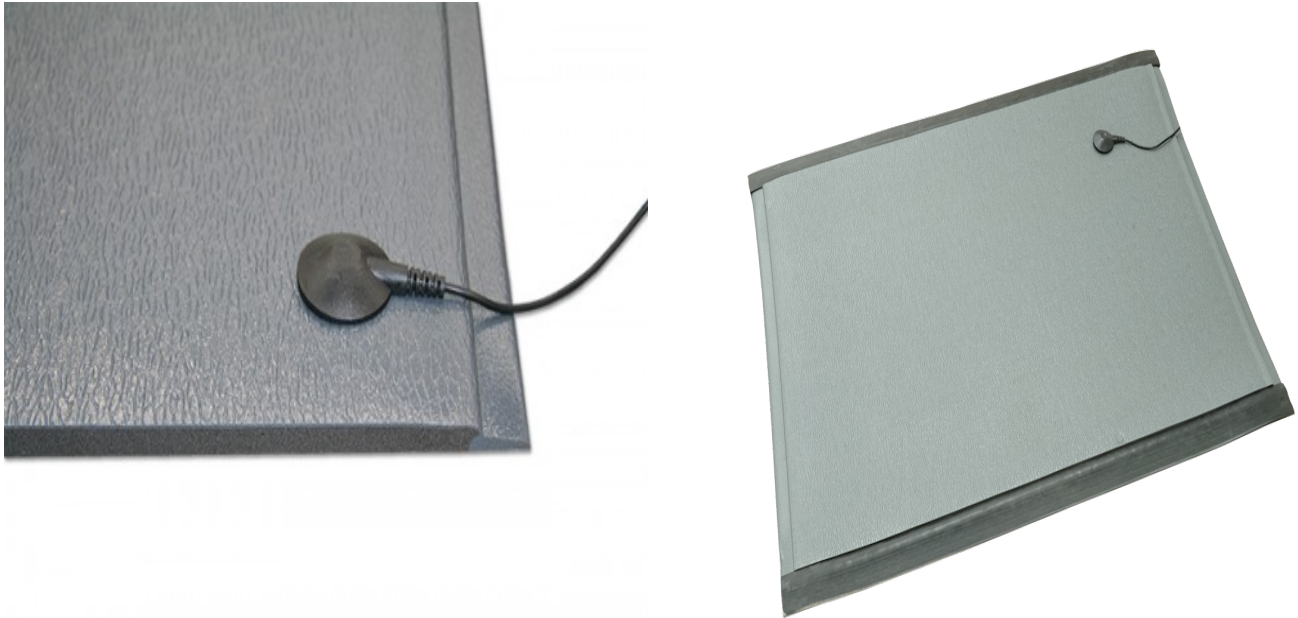

Static Dissipating Mat

Static dissipating mats, featuring anti-fatigue qualities.

Description

At Mat World we have designed our Static Dissipating Mat using a special grounding cord that clips to the mat and is attached to an earth point such as a grounded office skirting. This enables static electricity built up in the body to discharge harmlessly through the mat and the earth.

Importantly, our premium Static Dissipating Mat helps avoid damage to sensitive equipment while simultaneously performing an anti-fatigue function for your office staff.

KEY FEATURES:

- Anti-fatigue qualities
- Can also be edged based on your specific requirements
- Ideal for electronics industry work areas - protects workers and helps avoid damage to sensitive equipment

Perfect for:

Data rooms, computers, copiers, indoor ATMs, Service Counters, Industry Work areas, Registration desks and factories where machines give off static.

Benefits

Slip Resistance, Anti Fatigue, Custom, Suitable for Dry Areas

Standard Mat Sizes

0.6m x 0.9m 1.5m x 0.9m

Cut To Length

Any length any size

Customisation Level

Fully Custom with cord connection at every two meter length.

Colours Available

Grey